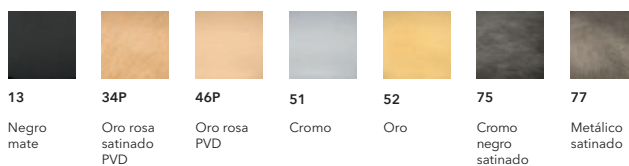

PRECIOS - ACABADOS

CRICR10813	BICOM VASCA FREESTANDING NERO OPAC	2.622,00 €
CRICR10834P	BICOM VASCA FREESTANDING OROROSA S	3.146,00 €
CRICR10846P	BICOM VASCA FREESTANDING OROROSA	2.797,00 €
CRICR10851	BICOM VASCA FREESTANDING CROMO	1.747,00 €
CRICR10852	BICOM VASCA FREESTANDING ORO	3.932,00 €
CRICR10875	BICOM VASCA FREESTANDING CR NERO S	2.622,00 €
CRICR10877	BICOM VASCA FREESTANDING METAL SP	2.622,00 €