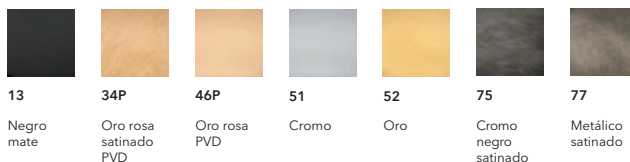

PRECIOS - ACABADOS

CRICR11513	BICOM VASCA-DOCCIA INC 3USCITE NERO OPAC	802,00 €
CRICR11534P	BICOM VASCA-DOCCIA INC 3USCITE OROROSA S	962,00 €
CRICR11546P	BICOM VASCA-DOCCIA INC 3USCITE ORO ROSA	856,00 €
CRICR11551	BICOM VASCA-DOCCIA INC 3USCITE CROMO	534,00 €
CRICR11552	BICOM VASCA-DOCCIA INC 3USCITE ORO	1.204,00 €
CRICR11575	BICOM VASCA-DOCCIA INC 3USCITE CR NERO S	802,00 €
CRICR11577	BICOM VASCA-DOCCIA INC 3USCITE METAL SP	802,00 €